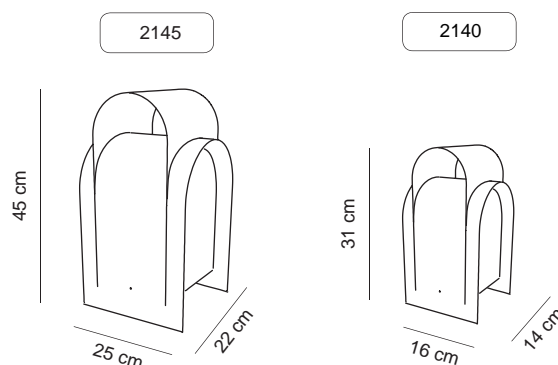

Fold OUT is manufactured in two sizes: large (H45cm), and small (H30cm). The structure is made of perforated iron sheet in textured-painted finish white, black or corten. The inner shade is a PMMA hemisphere that houses an integrated 3W 290lm 3000K CRI>80 outdoor LED module, whose intensity can be dimmed in two ways: using an ON/OFF+Touch Dimmer switch located on the base, or with a remote control that is supplied with the lamp. Fold OUT has a Lithium-ION battery and the USB charger (not included) must be 5V 2A. Once charged, its autonomy at full brightness is of more than 6 hours.

Fold OUT Colección / **Collection**

Embalaje / **Packaging**

Mantenimiento : Limpiar con un paño suave. No utilizar productos amoniacales, disolventes o abrasivos.

Maintenance : Clean with a soft piece of cloth. Do not use solvent, amoniac based or abrasive products.

Acabados y versiones especiales: Para acabados / colores diferentes a los estándar, diseños especiales o formatos personalizados, contactar con ALMA Light.

Custom finishes and versions: For finishes / colors different from the standard ones, special designs or customized formats, please contact ALMA Light.

ALMAlight
Barcelona